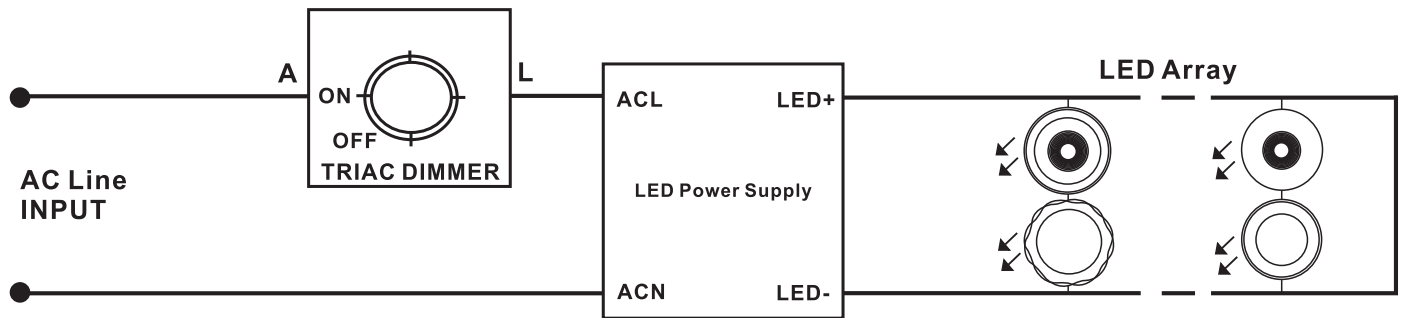

Installation and Operation Instruction:

The bright by each color can be adjustable by triac dimmable controller from 10%-100%

Application: